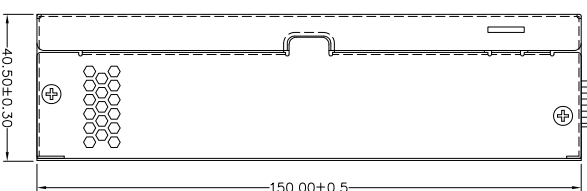

AIR FLOW

AIR FLOW

REF. ID.	PIN NO.	SIGNAL	WIRE COLOR	GAUGE	CONNECTOR TYPE	CABLE LENGTH
P1	1	COM	BLACK	20	MOLEX 39-01- 2080 or EQUIV.	350±15mm
	2	COM	BLACK	20		
	3	COM	BLACK	20		
	4	COM	BLACK	20		
	5	+12V	YELLOW	20		
	6	+12V	YELLOW	20		
	7	+12V	YELLOW	20		
	8	+12V	YELLOW	20		
P2	1	COM	BLACK	20	MOLEX 39-01- 2080 or EQUIV.	350±15mm
	2	COM	BLACK	20		
	3	COM	BLACK	20		
	4	COM	BLACK	20		
P3	1	+5Vsb	PURPLE	20	MOLEX 39-01- 2040 or EQUIV.	350±15mm
	2	PS-ON	GREEN	22		
	3	PS-ON	GREEN	22		
	4	PW-OK	GRAY	22		

NOTE:

- ALL THE LENGTH OF OUTPUT WIRES EXCLUDE HOUSING.
- 產地標籤依業務指示加貼.

P/N.:9PA250EJ00

UNIT:mm

MODEL NO. : FSP250-20RGGBC	TITLE: ASSY	SHEET: 1 OF 1	REV:01
R&D(2)	PE	DRAWN	DATE
INTERIOR COUNTERSIGN:		樂家龍	Dec.09.2013