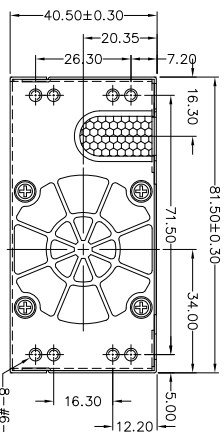

AIR FLOW

AIR FLOW

REF. ID.	PIN NO.	SIGNAL	WIRE COLOR	GAUGE	CONNECTOR TYPE	CABLE LENGTH
P1	1	COM	BLACK	20	MOLEX 39-01- 2080 or EQUIV.	350±15mm
	2	COM	BLACK	20		
	3	COM	BLACK	20		
	4	COM	BLACK	20		
	5	+12V	YELLOW	20		
	6	+12V	YELLOW	20		
	7	+12V	YELLOW	20		
	8	+12V	YELLOW	20		
P2	1	COM	BLACK	20	MOLEX 39-01- 2080 or EQUIV.	350±15mm
	2	COM	BLACK	20		
	3	COM	BLACK	20		
	4	COM	BLACK	20		
P3	1	+5Vsb	PURPLE	20	MOLEX 39-01- 2040 or EQUIV.	350±15mm
	2	PS-ON	GREEN	22		
	3	PS-ON	GREEN	22		
	4	PW-OK	GRAY	22		

NOTE:

- ALL THE LENGTH OF OUTPUT WIRES EXCLUDE HOUSING.
- 產地標籤依業務指示加貼.

P/N.:9PA250EJ00

UNIT:mm

MODEL NO. : FSP250-20RGGBC	TITLE: ASSY	SHEET: 1 OF 1	REV:01
R&D(2)	PE	DRAWN	DATE
INTERIOR COUNTERSIGN:		樂家龍	Dec.09.2013