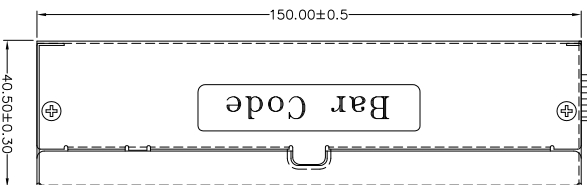

AIR FLOW

AIR FLOW

REF. ID.	PIN NO.	SIGNAL	WIRE COLOR	GAUGE	CONNECTOR TYPE	CABLE LENGTH
P1	1	COM	BLACK	20	MOLEX 39-01- 2080 or EQUIV.	350±15mm
	2	COM	BLACK	20		
	3	COM	BLACK	20		
	4	COM	BLACK	20		
	5	+12V	YELLOW	20		
	6	+12V	YELLOW	20		
	7	+12V	YELLOW	20		
	8	+12V	YELLOW	20		
P2	1	COM	BLACK	20	MOLEX 39-01- 2080 or EQUIV.	350±15mm
	2	COM	BLACK	20		
	3	COM	BLACK	20		
	4	COM	BLACK	20		
P3	1	+5Vsb	PURPLE	20	MOLEX 39-01- 2040 or EQUIV.	350±15mm
	2	PS-ON	GREEN	22		
	3	PS-ON	GREEN	22		
	4	PW-OK	GRAY	22		

NOTE:

- ALL THE LENGTH OF OUTPUT WIRES EXCLUDE HOUSING.
- 產地標籤依業務指示加貼.

P/N.:9PA250EJ00

UNIT:mm

MODEL NO. : FSP250-20RGGBC	TITLE: ASSY	SHEET: 1 OF 1	REV:01
R&D(2)	PE	DRAWN	DATE
INTERIOR COUNTERSIGN:		樂家龍	Dec.09.2013