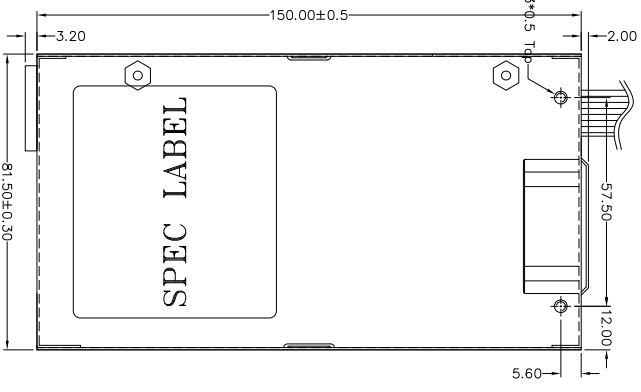

AIR FLOW

AIR FLOW

REF. ID.	PIN NO.	SIGNAL	WIRE COLOR	GAUGE	CONNECTOR TYPE	CABLE LENGTH
P1	1	COM	BLACK	20	MOLEX 39-01- 2080 or EQUIV.	350±15mm
	2	COM	BLACK	20		
	3	COM	BLACK	20		
	4	COM	BLACK	20		
	5	+12V	YELLOW	20		
	6	+12V	YELLOW	20		
	7	+12V	YELLOW	20		
	8	+12V	YELLOW	20		
P2	1	COM	BLACK	20	MOLEX 39-01- 2080 or EQUIV.	350±15mm
	2	COM	BLACK	20		
	3	COM	BLACK	20		
	4	COM	BLACK	20		
P3	1	+5Vsb	PURPLE	20	MOLEX 39-01- 2040 or EQUIV.	350±15mm
	2	PS-ON	GREEN	22		
	3	PS-ON	GREEN	22		
	4	PW-OK	GRAY	22		

NOTE:

- ALL THE LENGTH OF OUTPUT WIRES EXCLUDE HOUSING.
- 產地標籤依業務指示加貼.

P/N.:9PA250EJ00

UNIT:mm

MODEL NO. : FSP250-20RGGBC	TITLE: ASSY	SHEET: 1 OF 1	REV:01
R&D(2)	PE	DRAWN	DATE
INTERIOR COUNTERSIGN:		樂家龍	Dec.09.2013