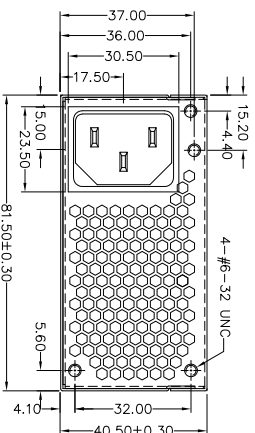

AIR FLOW

AIR FLOW

REF. ID.	PIN NO.	SIGNAL	WIRE COLOR	GAUGE	CONNECTOR TYPE	CABLE LENGTH
P1	1	COM	BLACK	20	MOLEX 39-01- 2080 or EQUIV.	350±15mm
	2	COM	BLACK	20		
	3	COM	BLACK	20		
	4	COM	BLACK	20		
	5	+12V	YELLOW	20		
	6	+12V	YELLOW	20		
	7	+12V	YELLOW	20		
	8	+12V	YELLOW	20		
P2	1	COM	BLACK	20	MOLEX 39-01- 2080 or EQUIV.	350±15mm
	2	COM	BLACK	20		
	3	COM	BLACK	20		
	4	COM	BLACK	20		
P3	1	+5Vsb	PURPLE	20	MOLEX 39-01- 2040 or EQUIV.	350±15mm
	2	PS-ON	GREEN	22		
	3	PS-ON	GREEN	22		
	4	PW-OK	GRAY	22		

NOTE:

- ALL THE LENGTH OF OUTPUT WIRES EXCLUDE HOUSING.
- 產地標籤依業務指示加貼.

P/N.:9PA250EJ00

UNIT:mm

MODEL NO. : FSP250-20RGGBC	TITLE: ASSY	SHEET: 1 OF 1	REV:01
R&D(2)	PE	DRAWN	DATE
INTERIOR COUNTERSIGN:		樂家龍	Dec.09.2013