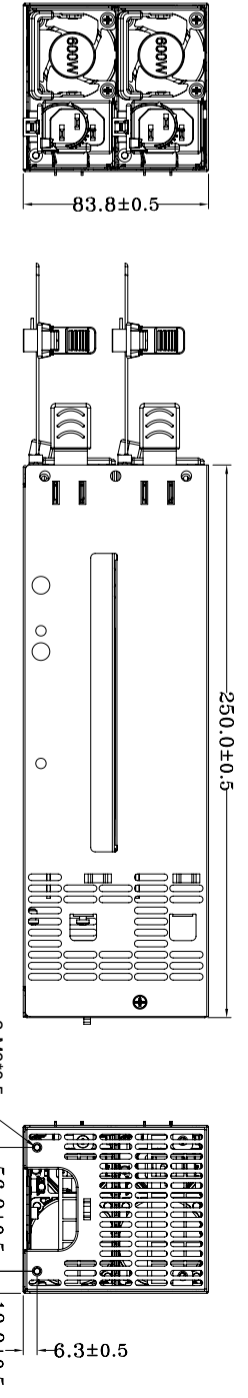

REF. ID.	PN NO.	SIGNAL	WIRE COLOR	GAUGE	CONNECTOR TYPE	CABLE LENGTH
	1	+3.3V	ORANGE	18		
	2	+3.3V	ORANGE	18		
	3	COM	BLACK	18		
	4	+5V	RED	18		
	5	COM	BLACK	18		
	6	+5V	RED	18		
	7	COM	BLACK	18		
	8	PWOK	GRAY	18		
	9	+5Vsb	PURPLE	18		
	10	+5VsbSense	YELLOW	18		
	11	+12V	YELLOW	18		
	12	+3.3V	ORANGE	18		
	13	+3.3V	ORANGE	18		
	14	-12V	BLUE	24		
	15	COM	GREEN	18		
	16	PSON	GREEN	24		
	17	COM	BLACK	18		
	18	COM	BLACK	18		
	19	COM	BLACK	18		
	20					
	21	+5V	RED	18		
	22	+5V	RED	18		
	23	+5V	RED	18		
	24	+5VsbSense	RED	24		
	24	COM	BLACK	18		
	1	COM	BLACK	18		
	2	COM	BLACK	18		
	3	COM	BLACK	18		
	4	COM	BLACK	18		
	5	+12V	YELLOW	18		
	6	+12V	YELLOW	18		
	7	+12V	YELLOW	18		
	8	+12V	YELLOW	18		
	1	+3.3V	ORANGE	18		
	2	COM	BLACK	18		
	3	+5V	RED	18		
	4	COM	BLACK	18		
	5	+12V	YELLOW	18		
	1	+3.3V	ORANGE	18		
	2	COM	BLACK	18		
	3	+5V	RED	18		
	4	COM	BLACK	18		
	5	+12V	YELLOW	18		
	1	+3.3V	ORANGE	18		
	2	COM	BLACK	18		
	3	+5V	RED	18		
	4	COM	BLACK	18		
	5	+12V	YELLOW	18		
	1	+3.3V	ORANGE	18		
	2	COM	BLACK	18		
	3	+5V	RED	18		
	4	COM	BLACK	18		
	5	+12V	YELLOW	18		
	1	COM	BLACK	18		
	2	COM	BLACK	18		
	3	COM	BLACK	18		
	4	COM	BLACK	18		
	5	+12V	YELLOW	18		
	6	+12V	YELLOW	18		
	7	+12V	YELLOW	18		
	8	+12V	YELLOW	18		

P/N.:9PR6000600

MODEL NO.:FSP600-50ERS		TITLE: OUTLINE				SHEET: 1 OF 1	REV:0'
RD12	PE	CHECKED	DESIGN	DRAWN	DATE		
				Gary	Feb.25.2016		

NOTE:
 1. ALL THE LENGTH OF OUTPUT WIRES EXCLUDE HOUSING.
 2. 黑色塑膠線打出貨時,不須組裝,與POWER一同放入塑膠袋再放入包材.

UNIT:mm