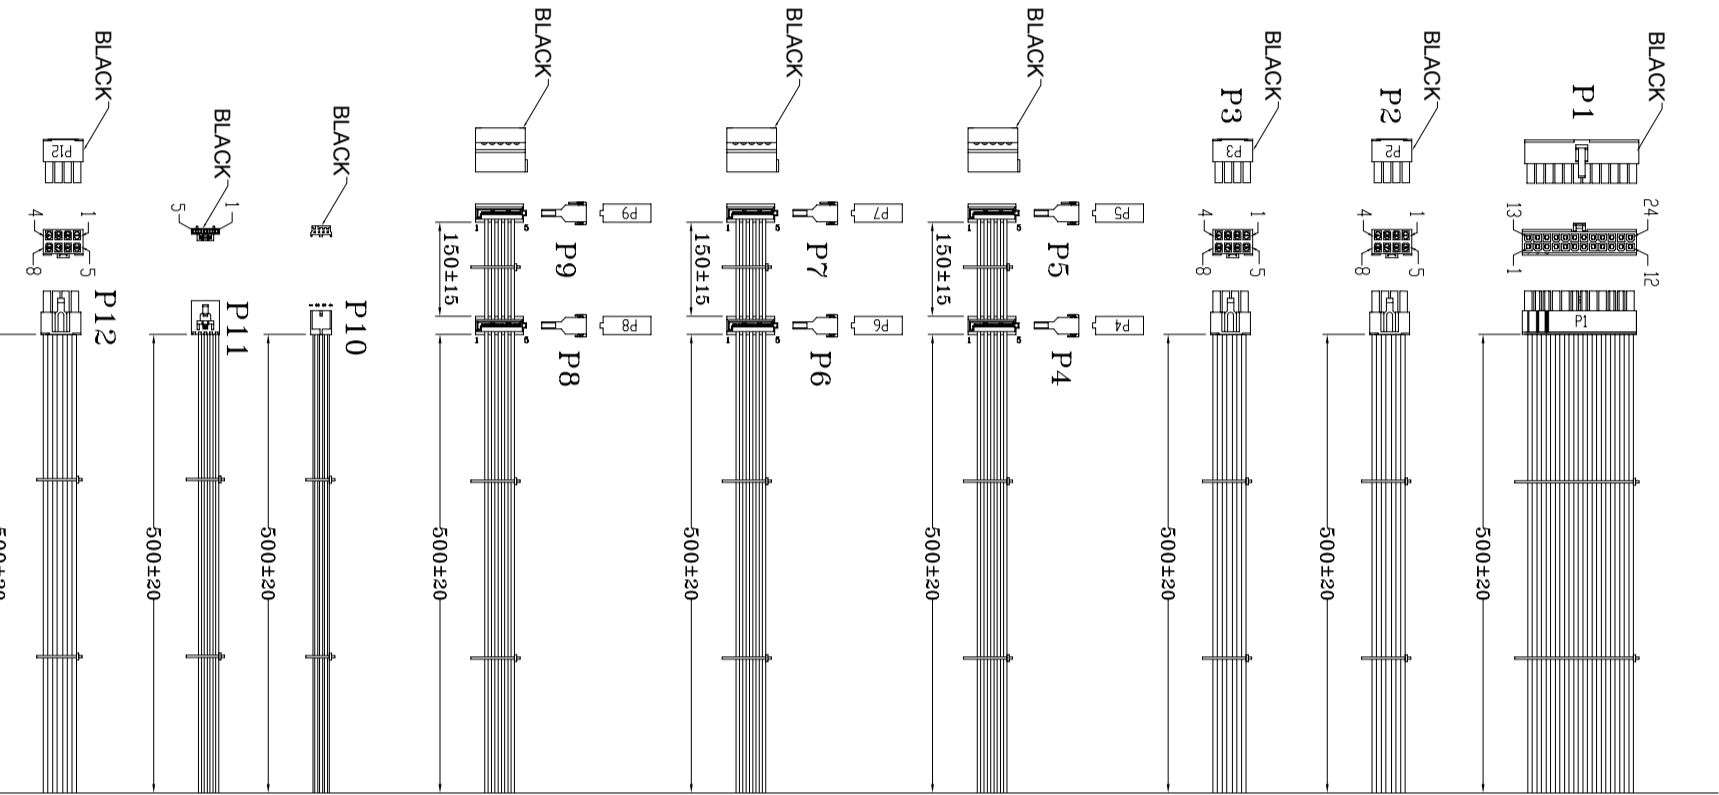

REF. ID.	PN NO.	SIGNAL	WIRE COLOR	GAUGE	CONNECTOR TYPE	CABLE LENGTH
	1	+3.3V	ORANGE	18		
	2	+3.3V	ORANGE	18		
	3	COM	BLACK	18		
	4	+5V	RED	18		
	5	COM	BLACK	18		
	6	+5V	RED	18		
	7	COM	BLACK	18		
	8	PWOK	GRAY	18		
	9	+5Vsb	PURPLE	18		
	10	+5VsbSense	YELLOW	18		
	11	+12V	YELLOW	18		
	12	+3.3V	ORANGE	18		
	13	+3.3V	ORANGE	18		
	14	-12V	BLUE	24		
	15	COM	GREEN	18		
	16	PSON	GREEN	24		
	17	COM	BLACK	18		
	18	COM	BLACK	18		
	19	COM	BLACK	18		
	20					
	21	+5V	RED	18		
	22	+5V	RED	18		
	23	+5V	RED	18		
	24	+5VsbSense	RED	24		
	24	COM	BLACK	18		
	1	COM	BLACK	18		
	2	COM	BLACK	18		
	3	COM	BLACK	18		
	4	COM	BLACK	18		
	5	+12V	YELLOW	18		
	6	+12V	YELLOW	18		
	7	+12V	YELLOW	18		
	8	+12V	YELLOW	18		
	1	+3.3V	ORANGE	18		
	2	COM	BLACK	18		
	3	+5V	RED	18		
	4	COM	BLACK	18		
	5	+12V	YELLOW	18		
	1	+3.3V	ORANGE	18		
	2	COM	BLACK	18		
	3	+5V	RED	18		
	4	COM	BLACK	18		
	5	+12V	YELLOW	18		
	1	+3.3V	ORANGE	18		
	2	COM	BLACK	18		
	3	+5V	RED	18		
	4	COM	BLACK	18		
	5	+12V	YELLOW	18		
	1	+3.3V	ORANGE	18		
	2	COM	BLACK	18		
	3	+5V	RED	18		
	4	COM	BLACK	18		
	5	+12V	YELLOW	18		
	1	COM	BLACK	18		
	2	COM	BLACK	18		
	3	COM	BLACK	18		
	4	COM	BLACK	18		
	5	+12V	YELLOW	18		
	6	+12V	YELLOW	18		
	7	+12V	YELLOW	18		
	8	+12V	YELLOW	18		

P/N.:9PR6000600

MODEL NO.:FSP600-50ERS		TITLE: OUTLINE				SHEET: 1 OF 1	REV:0'
RD12	PE	CHECKED	DESIGN	DRAWN	DATE		
				Gary	Feb.25.2016		

NOTE:
 1. ALL THE LENGTH OF OUTPUT WIRES EXCLUDE HOUSING.
 2. 黑色塑膠線打出貨時,不須組裝,與POWER一同放入塑膠袋再放入包材.

UNIT:mm