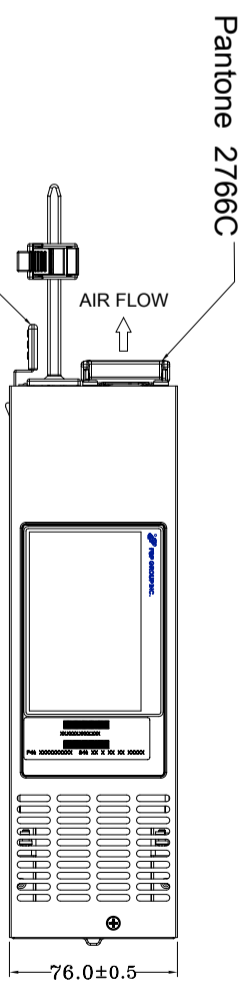

REF. ID.	PN NO.	SIGNAL	WIRE COLOR	GAUGE	CONNECTOR TYPE	CABLE LENGTH
	1	+3.3V	ORANGE	18		
	2	+3.3V	ORANGE	18		
	3	COM	BLACK	18		
	4	+5V	RED	18		
	5	COM	BLACK	18		
	6	+5V	RED	18		
	7	COM	BLACK	18		
	8	PWOK	GRAY	18		
	9	+5Vsb	PURPLE	18		
	10	+5VsbSense	YELLOW	18		
	11	+12V	YELLOW	18		
	12	+3.3V	ORANGE	18		
	13	+3.3V	ORANGE	18		
	14	-12V	BLUE	24		
	15	COM	GREEN	18		
	16	PSON	GREEN	24		
	17	COM	BLACK	18		
	18	COM	BLACK	18		
	19	COM	BLACK	18		
	20					
	21	+5V	RED	18		
	22	+5V	RED	18		
	23	+5V	RED	18		
	24	+5VsbSense	RED	24		
	24	COM	BLACK	18		
	1	COM	BLACK	18		
	2	COM	BLACK	18		
	3	COM	BLACK	18		
	4	COM	BLACK	18		
	5	+12V	YELLOW	18		
	6	+12V	YELLOW	18		
	7	+12V	YELLOW	18		
	8	+12V	YELLOW	18		
	1	+3.3V	ORANGE	18		
	2	COM	BLACK	18		
	3	+5V	RED	18		
	4	COM	BLACK	18		
	5	+12V	YELLOW	18		
	1	+3.3V	ORANGE	18		
	2	COM	BLACK	18		
	3	+5V	RED	18		
	4	COM	BLACK	18		
	5	+12V	YELLOW	18		
	1	+3.3V	ORANGE	18		
	2	COM	BLACK	18		
	3	+5V	RED	18		
	4	COM	BLACK	18		
	5	+12V	YELLOW	18		
	1	+3.3V	ORANGE	18		
	2	COM	BLACK	18		
	3	+5V	RED	18		
	4	COM	BLACK	18		
	5	+12V	YELLOW	18		
	1	COM	BLACK	18		
	2	COM	BLACK	18		
	3	COM	BLACK	18		
	4	COM	BLACK	18		
	5	+12V	YELLOW	18		
	6	+12V	YELLOW	18		
	7	+12V	YELLOW	18		
	8	+12V	YELLOW	18		

P/N.:9PR6000600

MODEL NO.:FSP600-50ERS		TITLE: OUTLINE				SHEET: 1 OF 1	REV:0'
RD12	PE	CHECKED	DESIGN	DRAWN	DATE		
				Gary	Feb.25.2016		

NOTE:
 1. ALL THE LENGTH OF OUTPUT WIRES EXCLUDE HOUSING.
 2. 黑色塑膠線打出貨時,不須組裝,與POWER一同放入塑膠袋再放入包材.

UNIT:mm