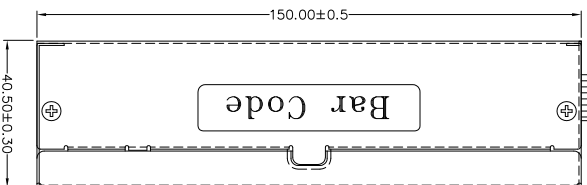

AIR FLOW

AIR FLOW

REF. ID.	PIN NO.	SIGNAL	WIRE COLOR	GAUGE	CONNECTOR TYPE	CABLE LENGTH
P1	1	COM	BLACK	20	MOLEX 39-01- 2080 or EQUIV.	350±15mm
	2	COM	BLACK	20		
	3	COM	BLACK	20		
	4	COM	BLACK	20		
	5	+12V	YELLOW	20		
	6	+12V	YELLOW	20		
	7	+12V	YELLOW	20		
	8	+12V	YELLOW	20		
P2	1	COM	BLACK	20	MOLEX 39-01- 2080 or EQUIV.	350±15mm
	2	COM	BLACK	20		
	3	COM	BLACK	20		
	4	COM	BLACK	20		
P3	1	+5Vsb	PURPLE	20	MOLEX 39-01- 2040 or EQUIV.	350±15mm
	2	PS-ON	GREEN	22		
	3	PS-ON	GREEN	22		
	4	PW-OK	GRAY	22		

NOTE:

1. ALL THE LENGTH OF OUTPUT WIRES EXCLUDE HOUSING.
2. 產地標籤依業務指示加貼.

UNIT:mm

P/N.:9PA300EM00

MODEL NO. : FSP300-20RGGBC	TITLE: ASSY	SHEET: 1 OF 1	REV:01
R&D(2)	PE	DRAWN	DATE
INTERIOR COUNTERSIGN:		樂家龍	Dec.09.2013