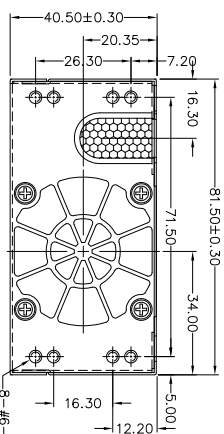

AIR FLOW

AIR FLOW

REF. ID.	PIN NO.	SIGNAL	WIRE COLOR	GAUGE	CONNECTOR TYPE	CABLE LENGTH
P1	1	COM	BLACK	20	MOLEX 39-01- 2080 or EQUIV.	350±15mm
	2	COM	BLACK	20		
	3	COM	BLACK	20		
	4	COM	BLACK	20		
	5	+12V	YELLOW	20		
	6	+12V	YELLOW	20		
	7	+12V	YELLOW	20		
	8	+12V	YELLOW	20		
P2	1	COM	BLACK	20	MOLEX 39-01- 2080 or EQUIV.	350±15mm
	2	COM	BLACK	20		
	3	COM	BLACK	20		
	4	COM	BLACK	20		
P3	1	+5Vsb	PURPLE	20	MOLEX 39-01- 2040 or EQUIV.	350±15mm
	2	PS-ON	GREEN	22		
	3	PS-ON	GREEN	22		
	4	PW-OK	GRAY	22		

NOTE:

1. ALL THE LENGTH OF OUTPUT WIRES EXCLUDE HOUSING.
2. 產地標籤依業務指示加貼.

UNIT:mm

P/N.:9PA300EM00

MODEL NO. : FSP300-20RGGBC	TITLE: ASSY	SHEET: 1 OF 1	REV:01
R&D(2)	PE	DRAWN	DATE
INTERIOR COUNTERSIGN:		樂家龍	Dec.09.2013