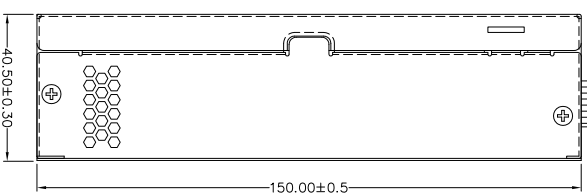

AIR FLOW

AIR FLOW

REF. ID.	PIN NO.	SIGNAL	WIRE COLOR	GAUGE	CONNECTOR TYPE	CABLE LENGTH
P1	1	COM	BLACK	20	MOLEX 39-01- 2080 or EQUIV.	350±15mm
	2	COM	BLACK	20		
	3	COM	BLACK	20		
	4	COM	BLACK	20		
	5	+12V	YELLOW	20		
	6	+12V	YELLOW	20		
	7	+12V	YELLOW	20		
	8	+12V	YELLOW	20		
P2	1	COM	BLACK	20	MOLEX 39-01- 2080 or EQUIV.	350±15mm
	2	COM	BLACK	20		
	3	COM	BLACK	20		
	4	COM	BLACK	20		
P3	1	+5Vsb	PURPLE	20	MOLEX 39-01- 2040 or EQUIV.	350±15mm
	2	PS-ON	GREEN	22		
	3	PS-ON	GREEN	22		
	4	PW-OK	GRAY	22		

NOTE:

1. ALL THE LENGTH OF OUTPUT WIRES EXCLUDE HOUSING.
2. 產地標籤依業務指示加貼.

UNIT:mm

P/N.:9PA300EM00

MODEL NO. : FSP300-20RGGBC	TITLE: ASSY	SHEET: 1 OF 1	REV:01
R&D(2)	PE	DRAWN	DATE
INTERIOR COUNTERSIGN:		樂家龍	Dec.09.2013