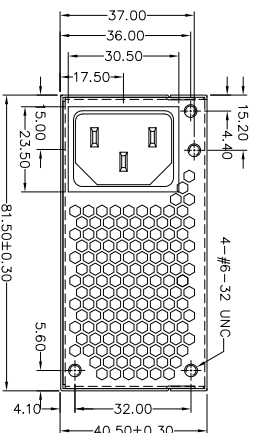

AIR FLOW

AIR FLOW

REF. ID.	PIN NO.	SIGNAL	WIRE COLOR	GAUGE	CONNECTOR TYPE	CABLE LENGTH
P1	1	COM	BLACK	20	MOLEX 39-01- 2080 or EQUIV.	350±15mm
	2	COM	BLACK	20		
	3	COM	BLACK	20		
	4	COM	BLACK	20		
	5	+12V	YELLOW	20		
	6	+12V	YELLOW	20		
	7	+12V	YELLOW	20		
	8	+12V	YELLOW	20		
P2	1	COM	BLACK	20	MOLEX 39-01- 2080 or EQUIV.	350±15mm
	2	COM	BLACK	20		
	3	COM	BLACK	20		
	4	COM	BLACK	20		
P3	1	+5Vsb	PURPLE	20	MOLEX 39-01- 2040 or EQUIV.	350±15mm
	2	PS-ON	GREEN	22		
	3	PS-ON	GREEN	22		
	4	PW-OK	GRAY	22		

NOTE:

1. ALL THE LENGTH OF OUTPUT WIRES EXCLUDE HOUSING.
2. 產地標籤依業務指示加貼.

UNIT:mm

P/N.:9PA300EM00

MODEL NO. : FSP300-20RGGBC	TITLE: ASSY	SHEET: 1 OF 1	REV:01
R&D(2)	PE	DRAWN	DATE
INTERIOR COUNTERSIGN:		樂家龍	Dec.09.2013