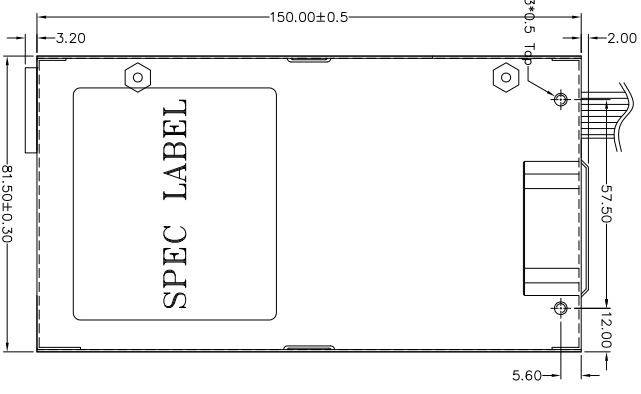

AIR FLOW

AIR FLOW

REF. ID.	PIN NO.	SIGNAL	WIRE COLOR	GAUGE	CONNECTOR TYPE	CABLE LENGTH
P1	1	COM	BLACK	20	MOLEX 39-01- 2080 or EQUIV.	350±15mm
	2	COM	BLACK	20		
	3	COM	BLACK	20		
	4	COM	BLACK	20		
	5	+12V	YELLOW	20		
	6	+12V	YELLOW	20		
	7	+12V	YELLOW	20		
	8	+12V	YELLOW	20		
P2	1	COM	BLACK	20	MOLEX 39-01- 2080 or EQUIV.	350±15mm
	2	COM	BLACK	20		
	3	COM	BLACK	20		
	4	COM	BLACK	20		
P3	1	+5Vsb	PURPLE	20	MOLEX 39-01- 2040 or EQUIV.	350±15mm
	2	PS-ON	GREEN	22		
	3	PS-ON	GREEN	22		
	4	PW-OK	GRAY	22		

NOTE:

1. ALL THE LENGTH OF OUTPUT WIRES EXCLUDE HOUSING.
2. 產地標籤依業務指示加貼.

UNIT:mm

P/N.:9PA300EM00

MODEL NO. : FSP300-20RGGBC	TITLE: ASSY	SHEET: 1 OF 1	REV:01
R&D(2)	PE	DRAWN	DATE
INTERIOR COUNTERSIGN:		樂家龍	Dec.09.2013